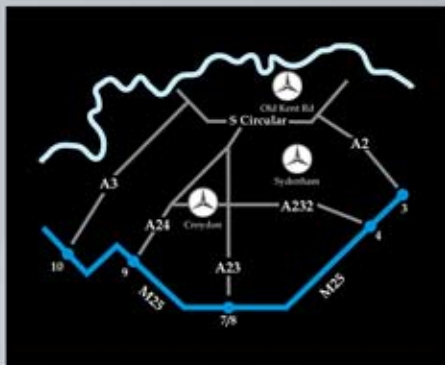

Whilst no work would be undertaken without your permission, should anything come to light during the test we can ensure that:

- You will have a competitive quote available.
- Any parts required are in stock to reduce your delays and any downtime is kept to a minimum to ensure your business is not affected.
- Rectification work will be undertaken by factory trained Technical Engineers who have extensive experience with the Mercedes-Benz product and will only replace the parts necessary to rectify the fault.
- Only genuine parts* will be fitted reducing the chances of vehicle downtime and the stress that can create in your business due to the failure of a component and the loss of a vehicle.

* Parts fitted to your vehicles are manufactured to the same tolerance levels and pass the same levels of quality control as those fitted by Mercedes-Benz when your vehicle was built.

All Mercedes-Benz van parts fitted by your franchised dealer carry a full two year unlimited mileage parts and labour warranty. All Mercedes-Benz truck parts carry a one year unlimited parts and labour warranty.

MOT £25.00

Ask or call your service advisor today for more information.

Please note: The MOT Fee does not include the cost of rectifying any faults found.

SG Smith - Old Kent Road

Tel: 020 7639 2052

SG Smith - Sydenham

Tel: 020 8659 3636

SG Smith - Croydon

Tel: 020 8665 7800

Offer only available with this leaflet.

Terms and Conditions apply.